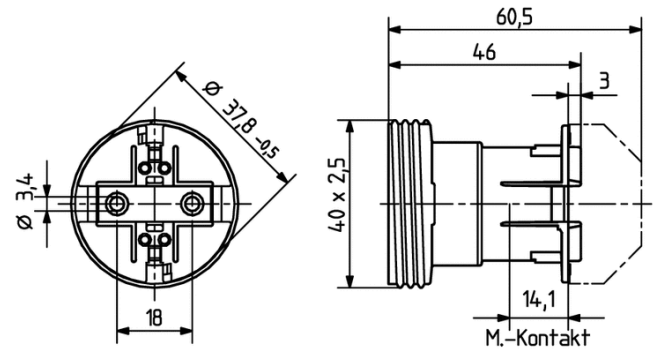

# Lampholder E27

22.318.3909.90

T 240

0,5 - 1,5 mm<sup>2</sup>

max. ø 1,8 mm

0,5 - 1,5 mm<sup>2</sup>

4 A  
250 V

Technology for Light

## DESCRIPTION

- Special model
- Without screw hole location
- Screw mounting: for cheese head screws
- cURus: File E-111105

Product name:	Lampholder E27
Mounting method 1:	Snap-in mounting
Mounting method 2:	Screw mount
Material:	Housing: PPS
Form:	Standard Form
Color:	anthracite (black/gray)
Weight:	19
Pkg.:	250