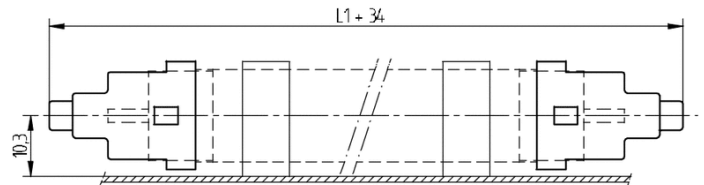

Technology for Light

Lamp support for T5 lamps 26.642.-106.03