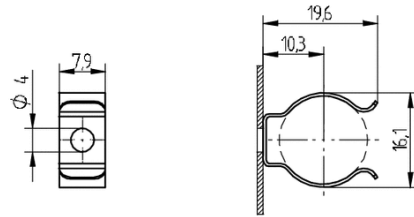

Technology for Light

Lamp support for T5 lamps 26.642.-106.03